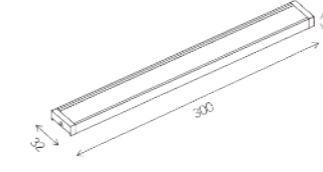

CT30-DF300

光源 LED-12W 角度 105°

色溫 3000K / 4000K

尺寸 L300mm W32mm H12 mm

CRI >90 電壓 DC48V

燈具顏色

Black White (訂製)