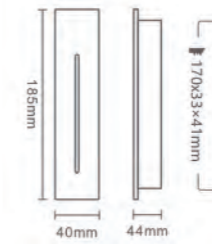

瓦數: 3W
色溫: 3000K
尺寸: L40mm W185mm H44mm
嵌孔: L33mm W170mm H41mm

□ White ■ Gray ■ Black