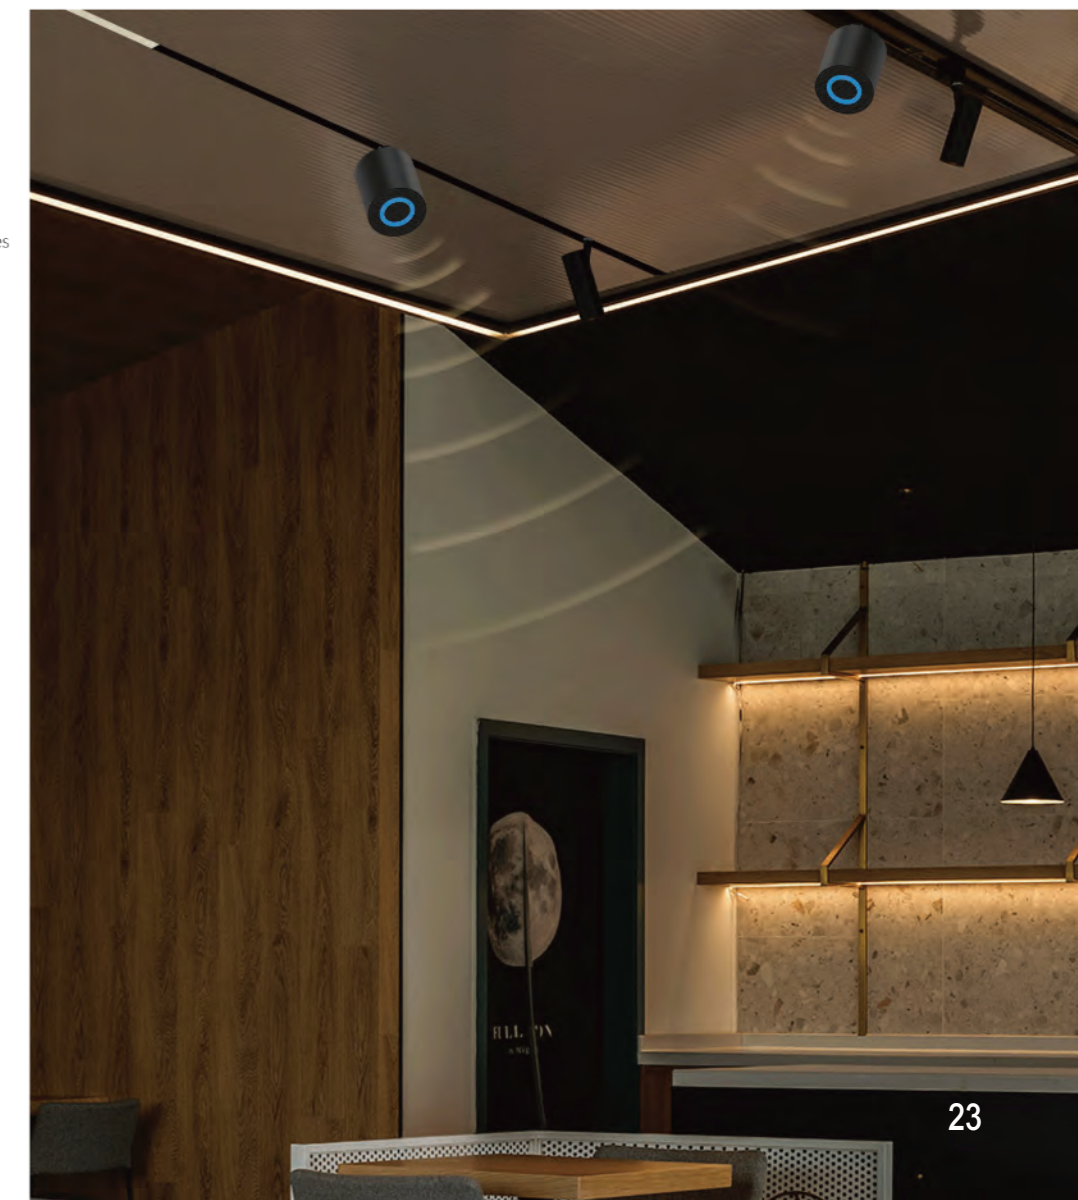

CT16-2-SPK

產品名稱 | Name
軌道藍芽音響 | Track Bluetooth Speaker

安裝位置 | Installation position
高壓軌道條 | High pressure Track

安裝場景 | Installation scenario
客廳、臥室、書房、咖啡廳、餐飲店 等家居商業場所
Living room, bedroom, study, coffee shop, restaurant and other home business places

材質 | Material
PC

顏色 | Body Color
黑色 | Black

電壓 | Voltage
AC85V-265V

功率 | Power
10W (MAX)

防護等級 | Protection class
IP20

使用環境溫度 | Ambient temperature
-20°C~40°C

規格 | Size
Φ64*75mm

藍芽版本 | Bluetooth Version
V5.4

信號頻率 | Signal Frequency
12DB

藍芽距離 | Bluetooth Distance
10公尺 | 10 meters barrier-free

主副機距離 | Distance Between Host & Sub Unit
20公尺 | 20 meters barrier-free