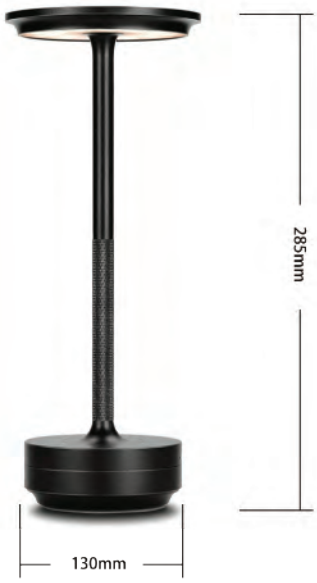

CHUN TSAI

CT-61621~CT-61623

光源:LED*5W燈珠
材質:鋁、壓克力
燈具顏色:黑、銀、金色
色溫:暖白/自然光/白光
充電插頭:Type-C充電口

CT-61624 CT-61625

光源:LED 5W
材質:鋁、壓克力
燈具顏色:黑、金色
色溫:暖白/自然光/白光
充電插頭:Type-C充電口

CT-61626~CT-61628

光源:LED3W
材質:鋁、五金、水晶
燈具顏色:黑、銀、金色
色溫:暖白/自然光/白光
充電插頭:Type-C充電口