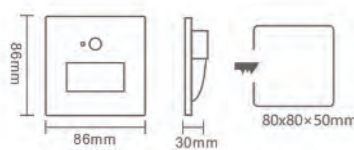

LED STEP LIGHT
TECHNICAL
PARAMETER

CT-61581 CT-61582 CT-61583

CT-61584 CT-61585 CT-61586

瓦數: 1W
色溫: 3000K
尺寸: L86mm W86mm H30mm
嵌孔: L80mm W80mm H50mm

□ White ■ Gray ■ Black

CT-61587 CT-61588

瓦數: 1W
色溫: 3000K
尺寸: L118mm W75mm H30mm
嵌孔: L108mm W68mm H55mm