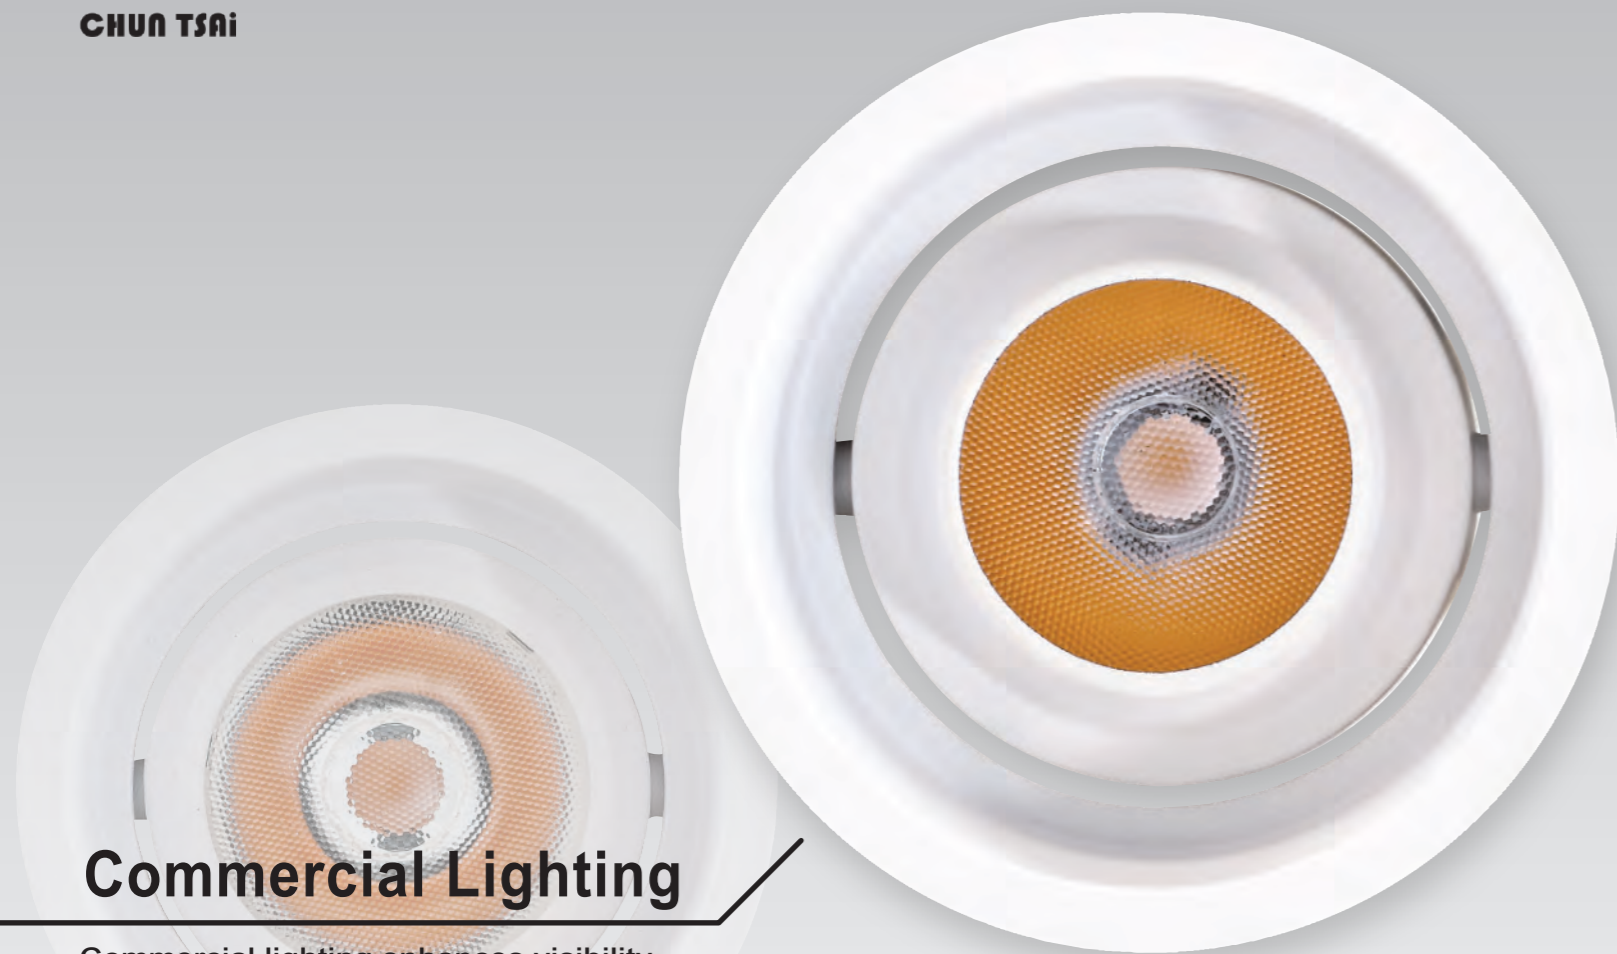

嵌入孔
95mm

CT-60713

CT-60713

光源：CREE COB 48W
 材質：鋁製品
 色溫：2700K/3000K/3500K
 4000K/5000K/5700K
 角度：24°
 CRI：90
 尺寸：Ø138mm H150mm
 顏色：□ White

嵌入孔
115mm

Commercial Lighting

Commercial lighting enhances visibility and ambiance in business environments, promoting productivity and creating welcoming spaces for customers and employees.