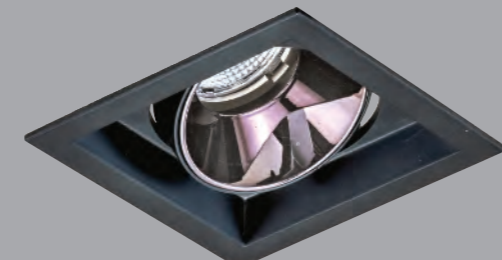

光源：MR16 LED
 材質：鋁製品
 配件：A-O
 燈具尺寸：L112mm W112mm H60mm
 顏色：■ White ■ Black

嵌入孔
100x100mm

CT-60522

CT-60524

CT-60526

CT-60531

CT-60533

CT-60531 CT-60532